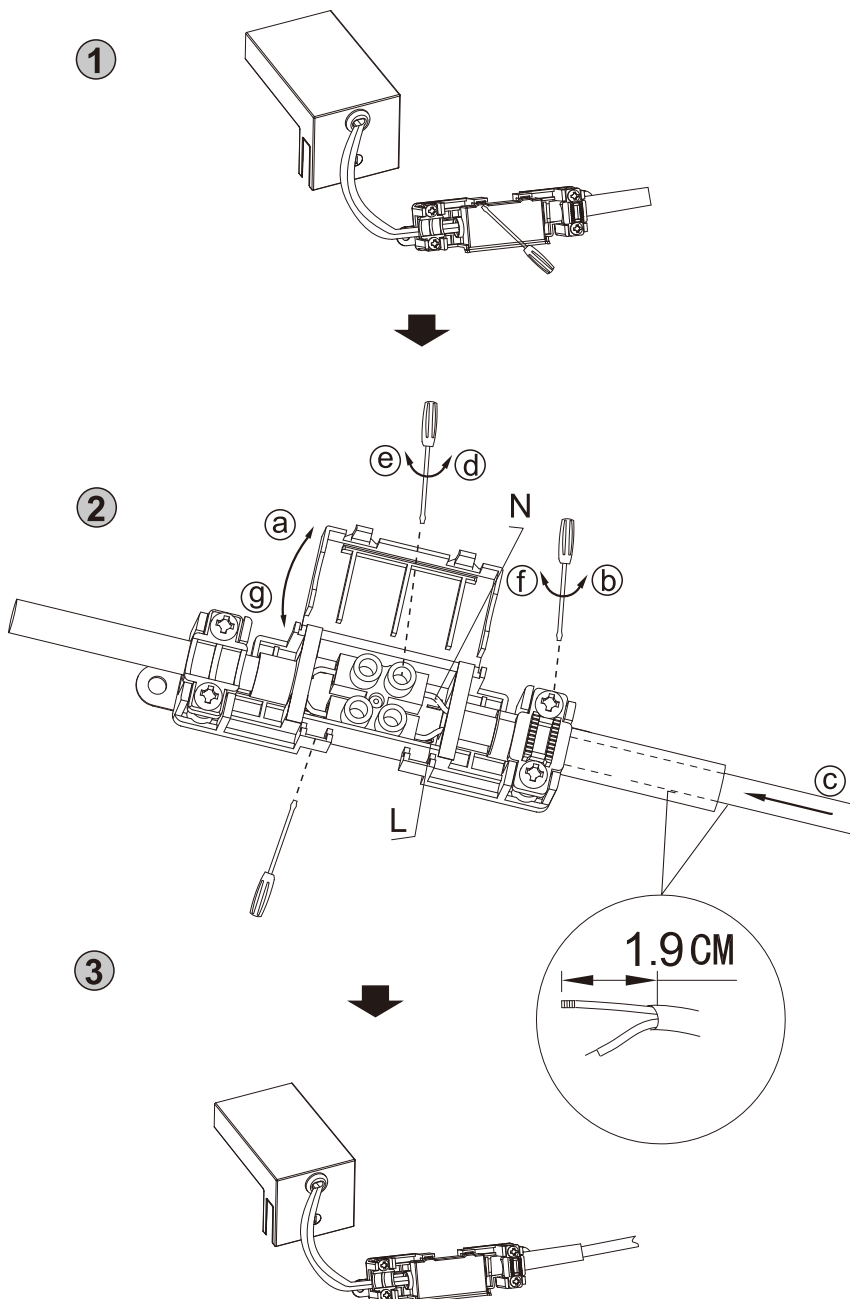

# LED mirror lamp

Art.-Nr.: 99731

CE IP44

X1

Enthalten  
(Included)

A

B

C