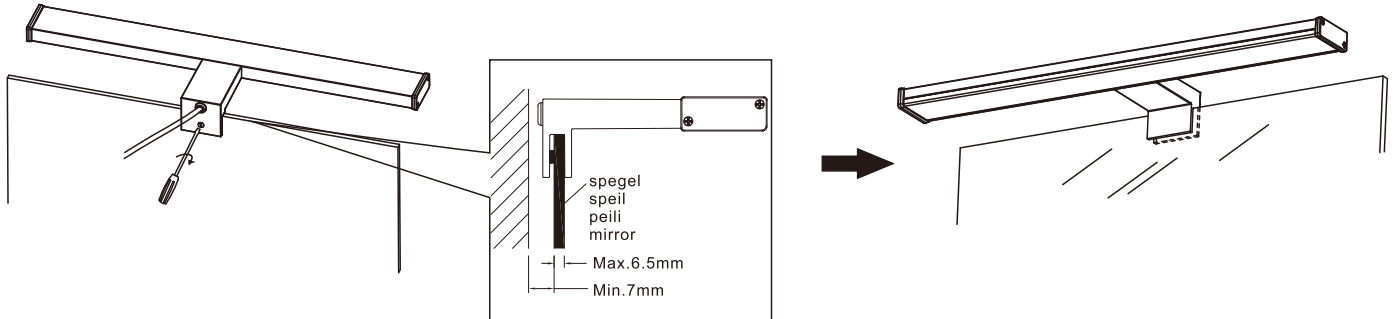

# LED mirror lamp

Art.-Nr.: 99731

CE IP44

X1

Enthalten  
(Included)

A

B

C